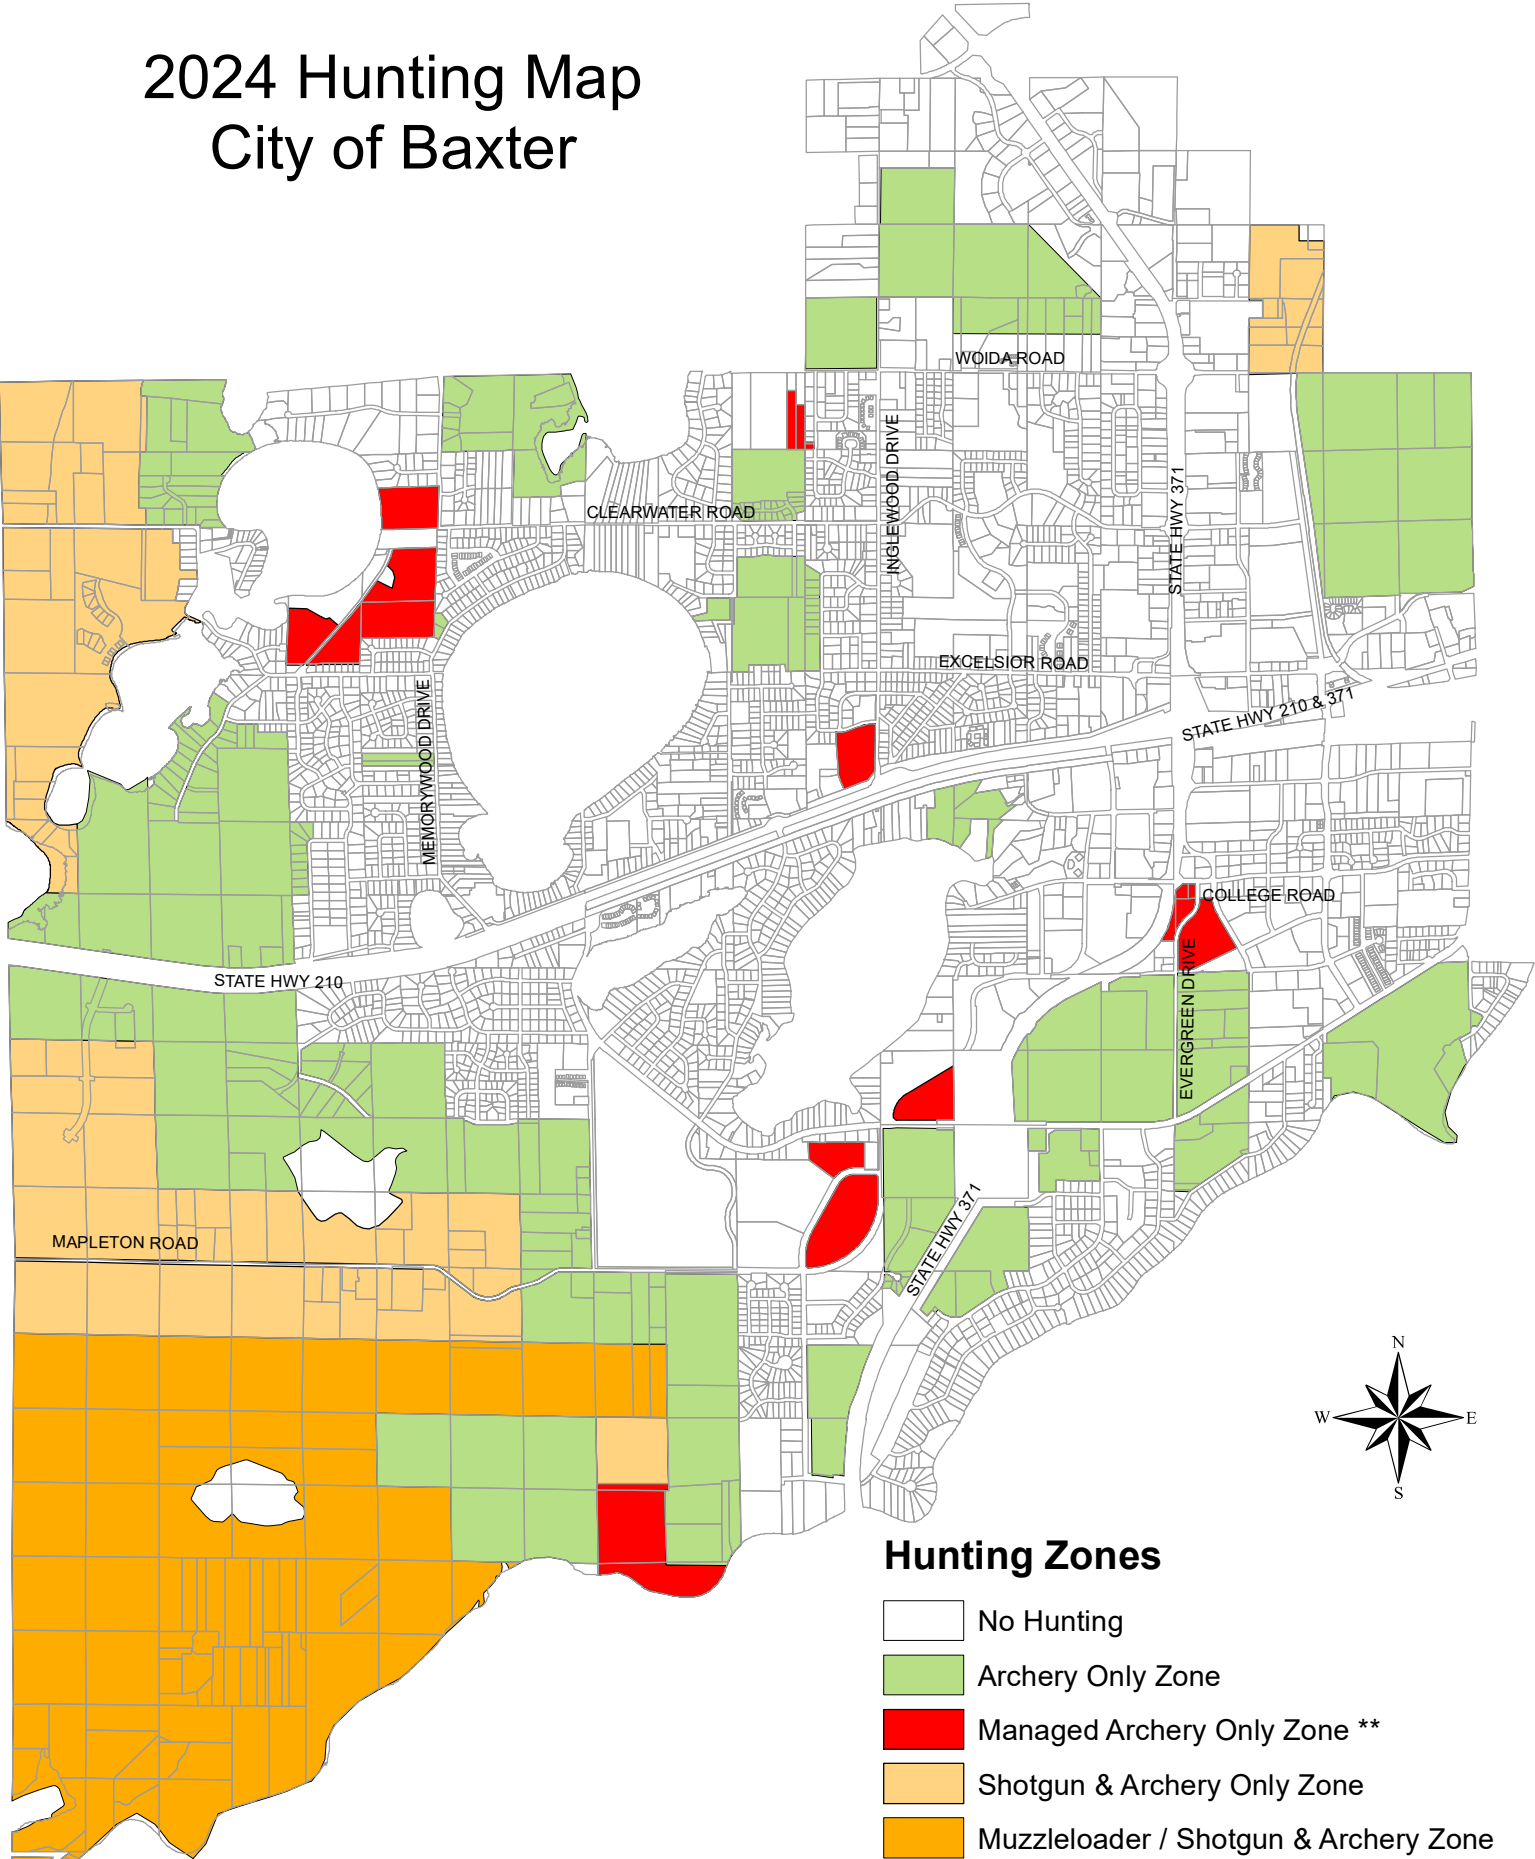

# 2024 Hunting Map City of Baxter

## Hunting Zones

- No Hunting
- Archery Only Zone
- Managed Archery Only Zone \*\*
- Shotgun & Archery Only Zone
- Muzzleloader / Shotgun & Archery Zone

\*Written landowner permission, in possession of the hunter, is required to hunt on private property\*  
 \*A City of Baxter issued hunting permit, in possession of the hunter, is required to hunt within City Limits\*  
 \*\*See detailed maps and additional requirements for hunting in RED managed archery zone\*\*