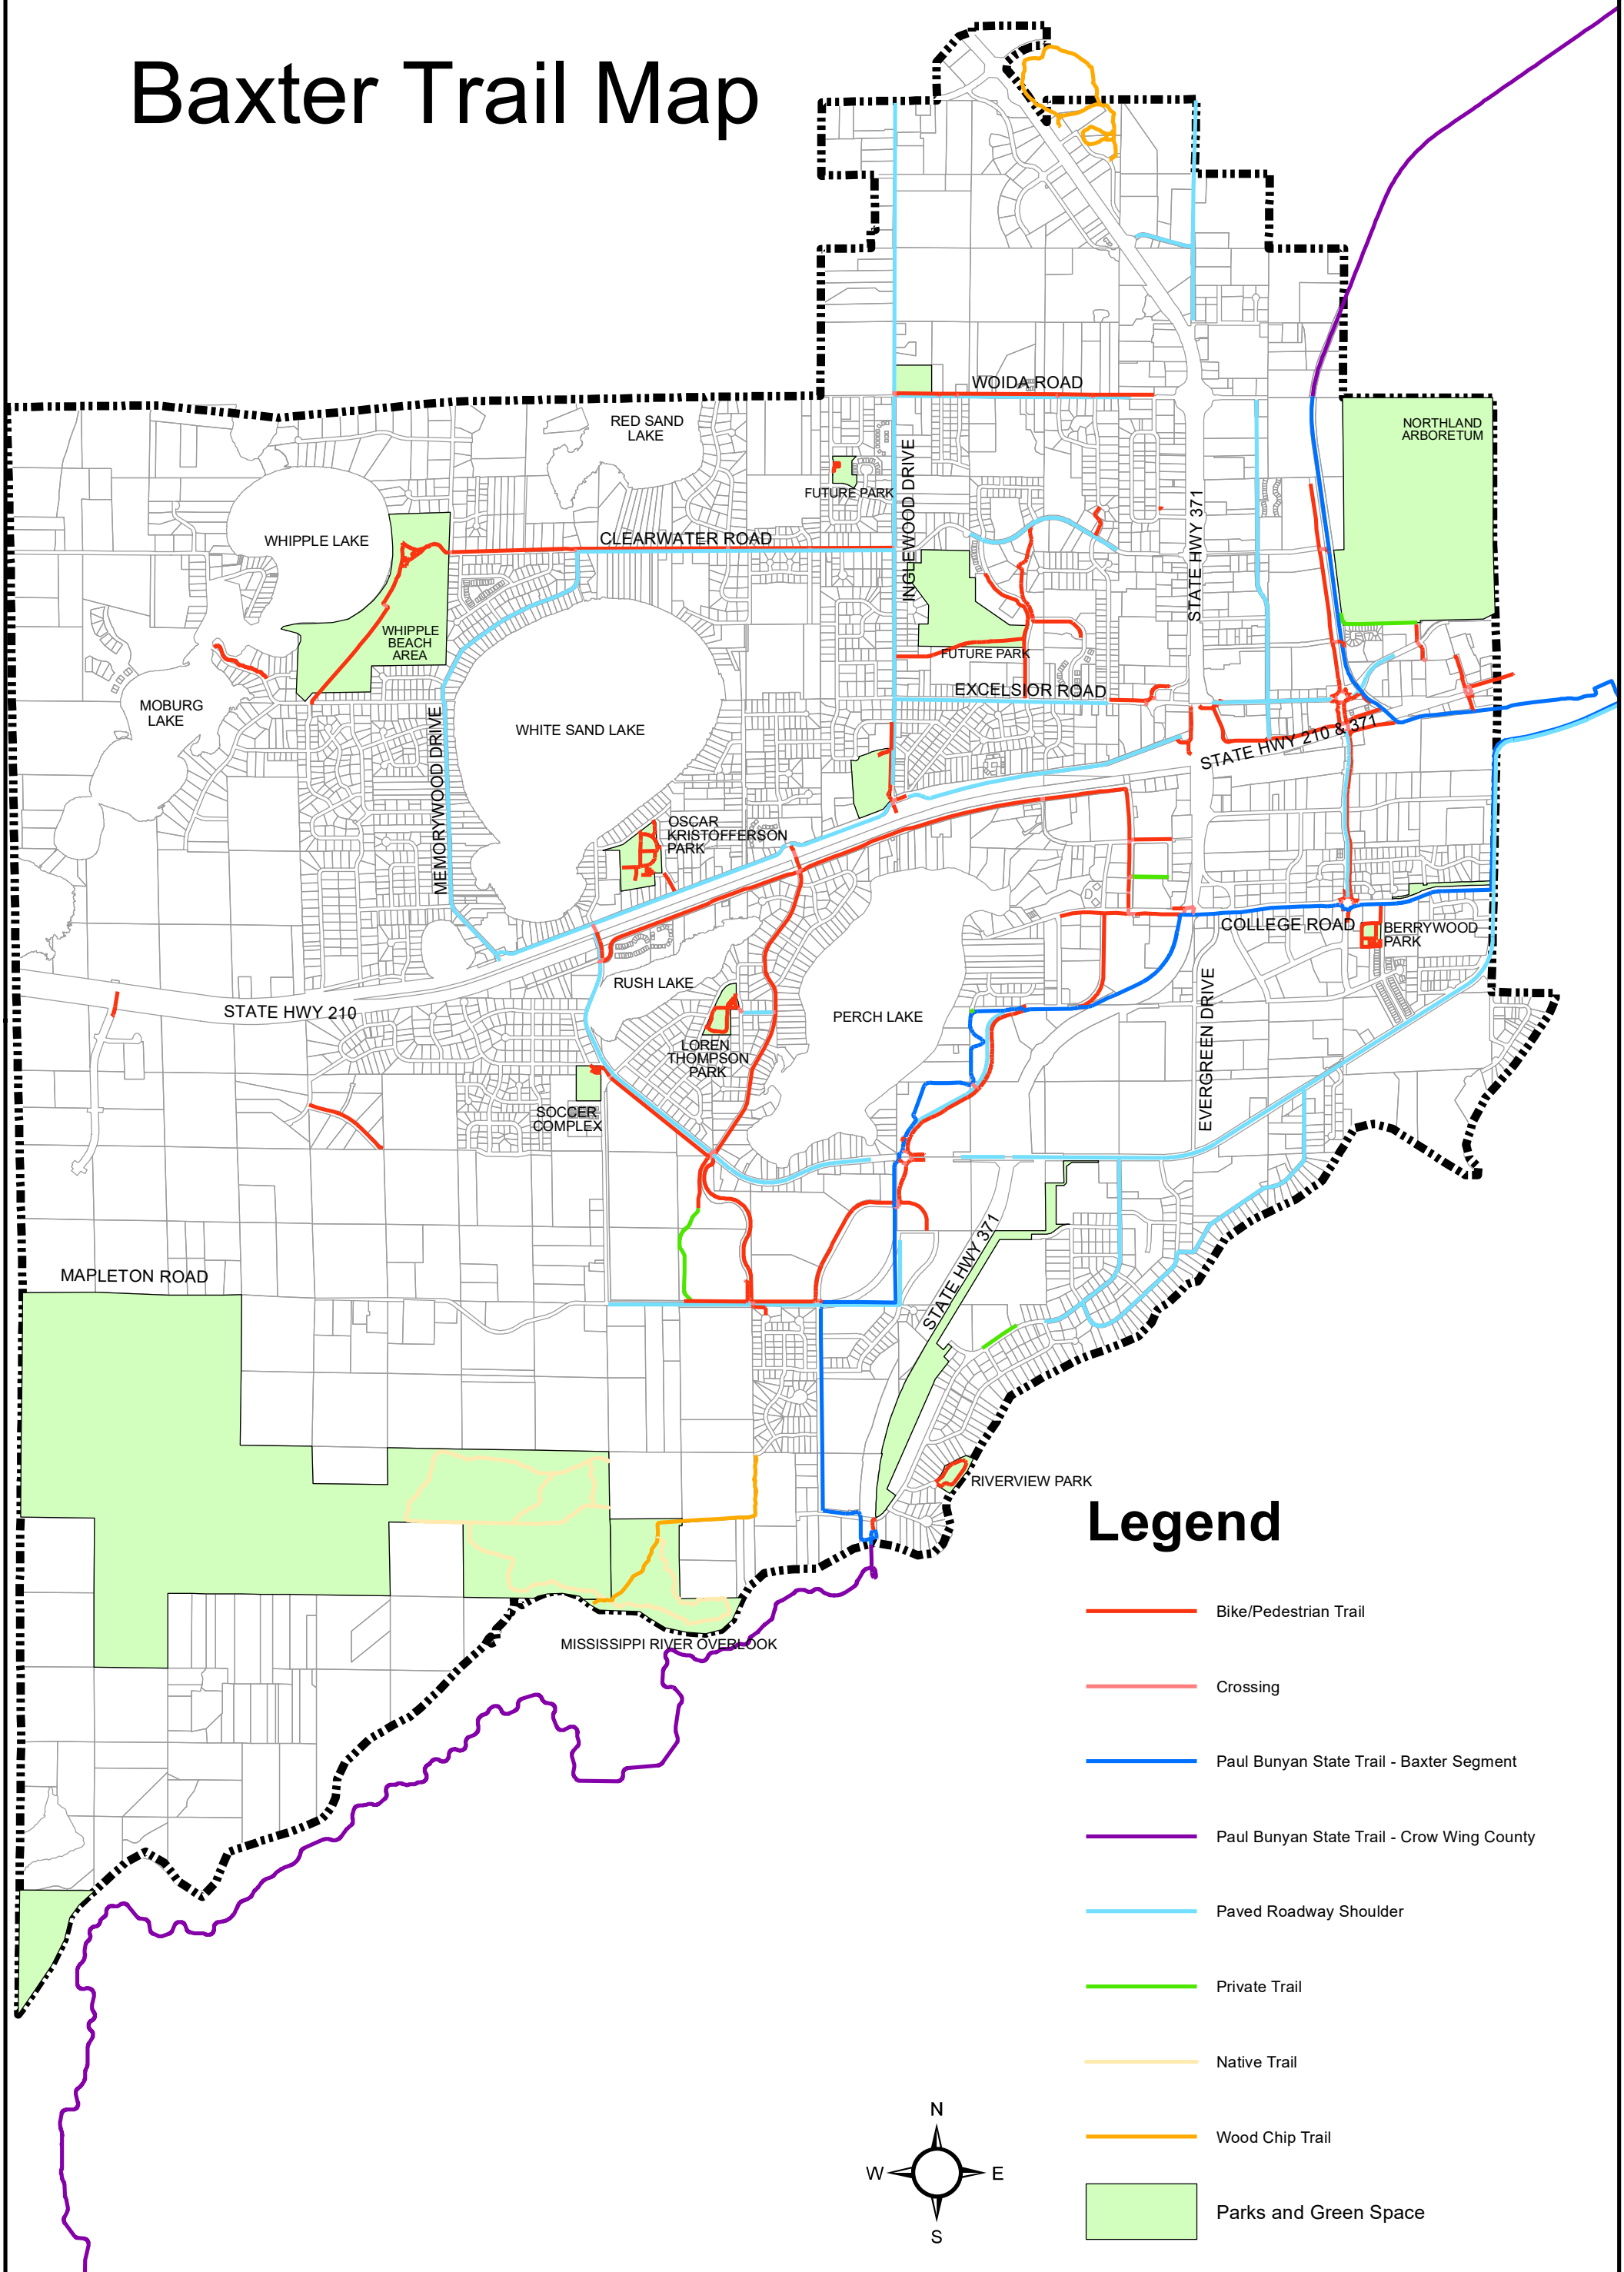

# Baxter Trail Map

## Legend

-  Bike/Pedestrian Trail
-  Crossing
-  Paul Bunyan State Trail - Baxter Segment
-  Paul Bunyan State Trail - Crow Wing County
-  Paved Roadway Shoulder
-  Private Trail
-  Native Trail
-  Wood Chip Trail
-  Parks and Green Space